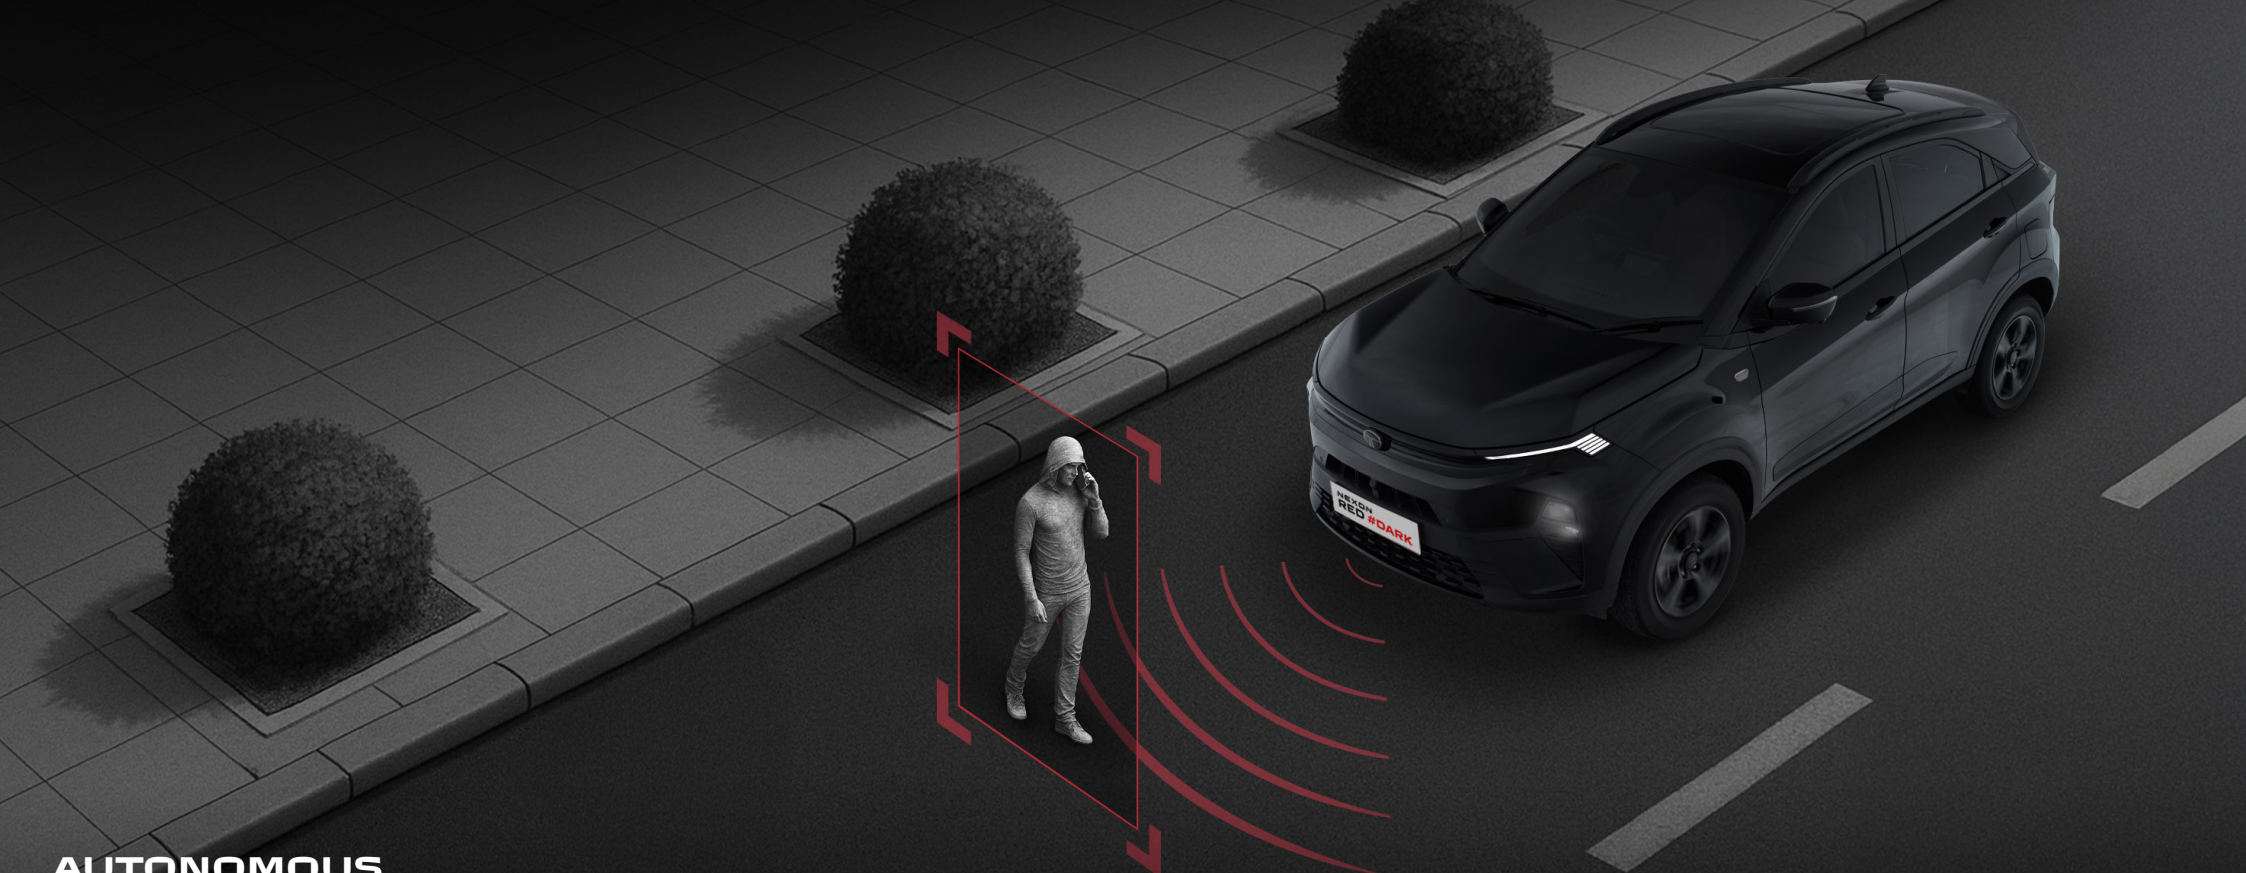

Sleek black surfaces. Luxury with a driver's edge. Red decò stitching on midpad.

**VOICE ASSISTED  
PANORAMIC SUNROOF**

One word, and the sky is yours.

**REAR SUNSHADE\***

Keeps the heat out.  
Comfort on demand.

**7-SPEED WET CLUTCH**

Intelligent DCA with Monostable Shifter  
& Paddle Shifter

**360° SURROUND CAMERA**

High definition surround view system  
with a blind view monitor