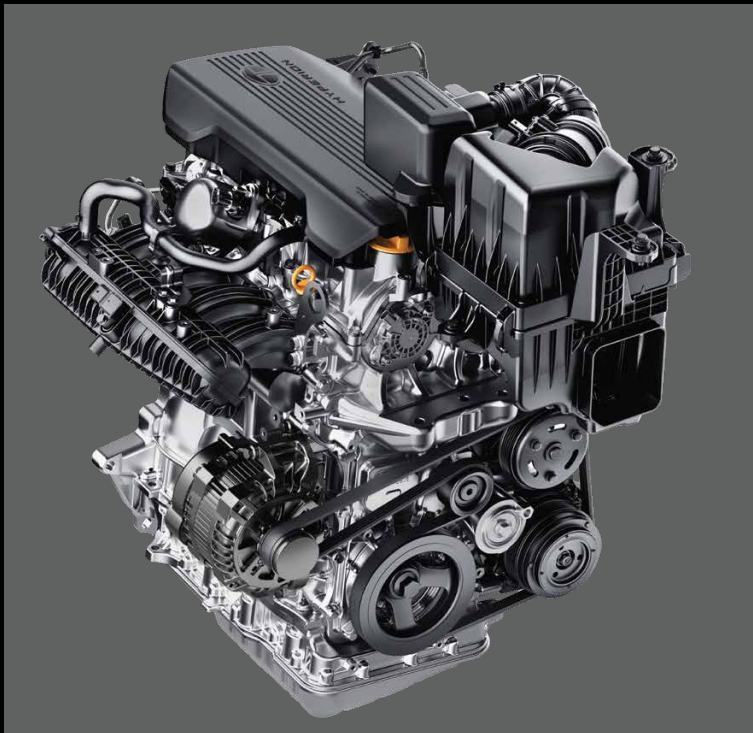

OVER THE AIR UPDATES

- Telematics ECU Updates on the iRA app

THE POWER PLAY

For a performance that complements your might.

HYPER-EFFICIENT HYPERION TURBO GDI PETROL ENGINE

Powerful and Efficient 1.5L HYPERION Turbo GDi Petrol Engine with 170 PS Power and 280 Nm Torque.

POWERFUL KRYOTEC 2.0L TURBOCHARGED DIESEL ENGINE

Power-packed performance with 2.0L KRYOTEC Turbocharged Diesel Engine with 170 PS Power and 350 Nm Torque.

PADDLE SHIFTERS

Manoeuvre the daily chaos with utmost ease.