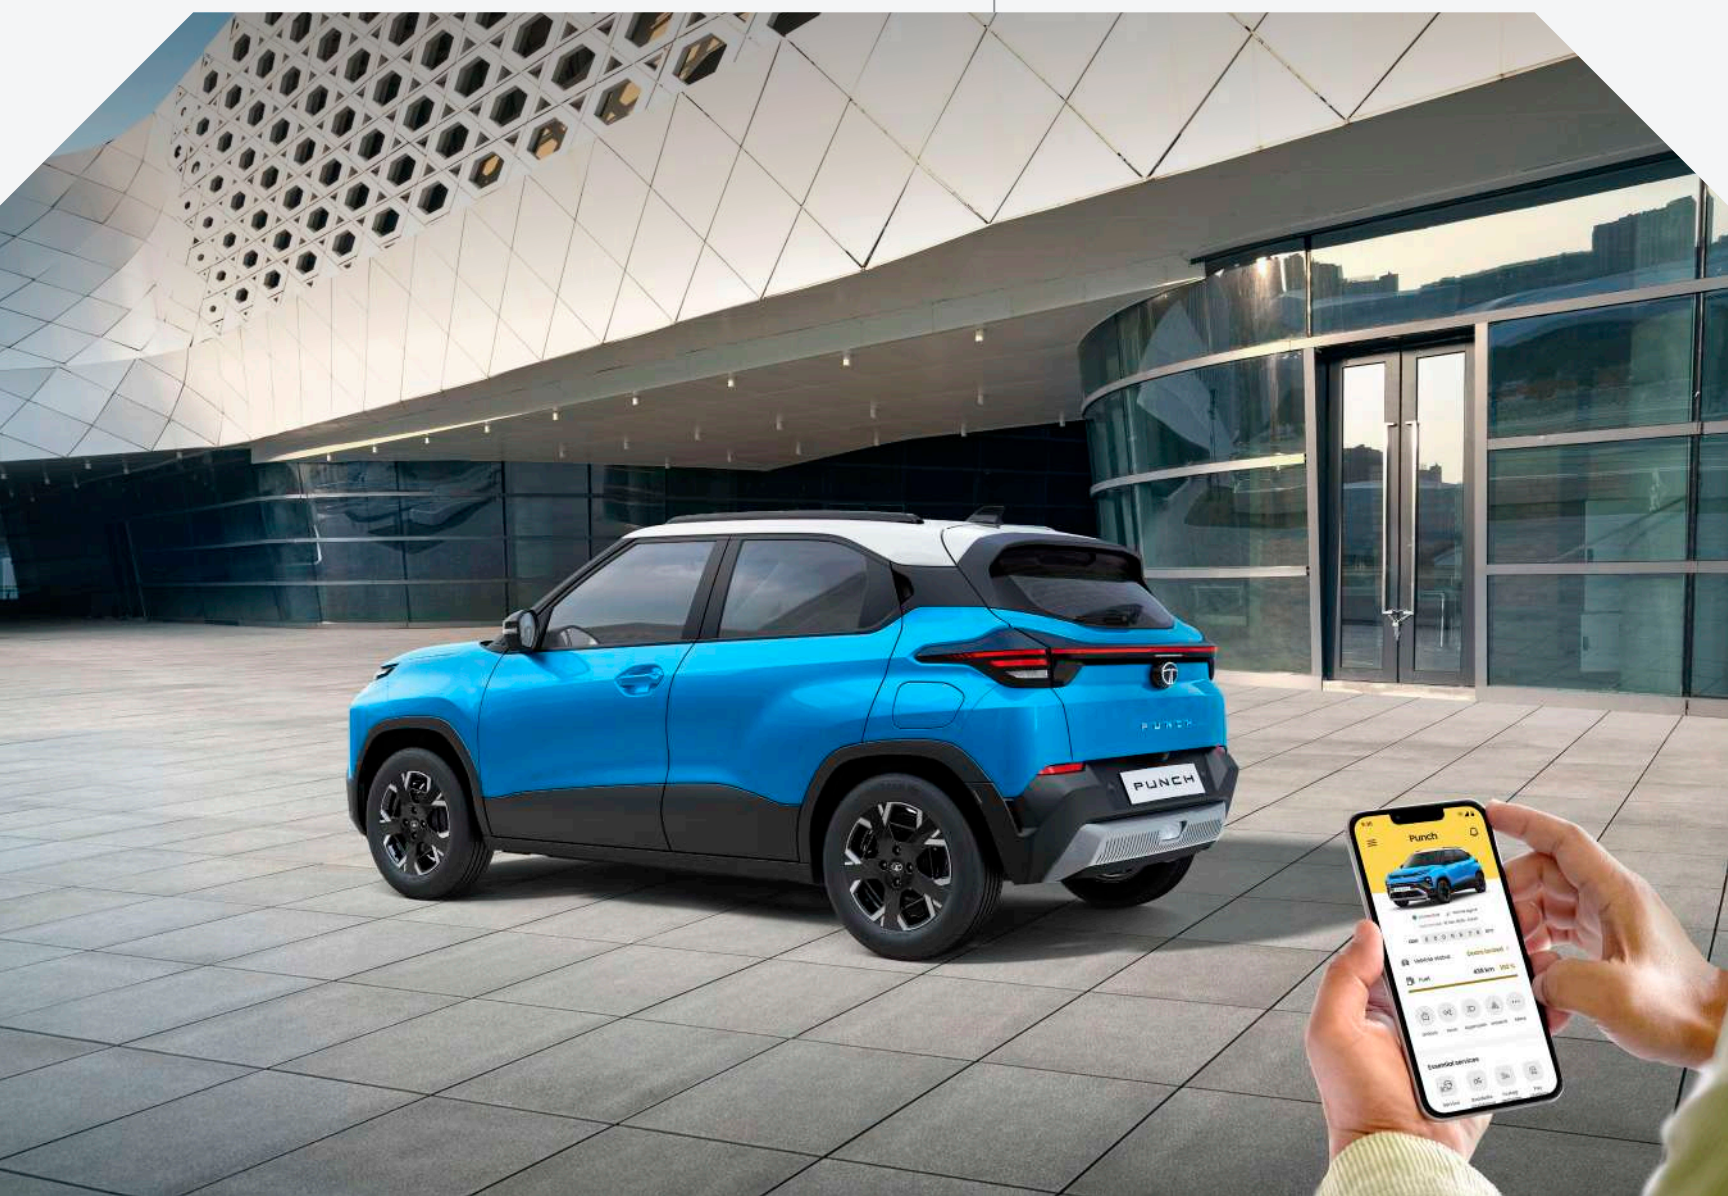

iRA Connectivity

Connected intelligence that leads your drive seamlessly.