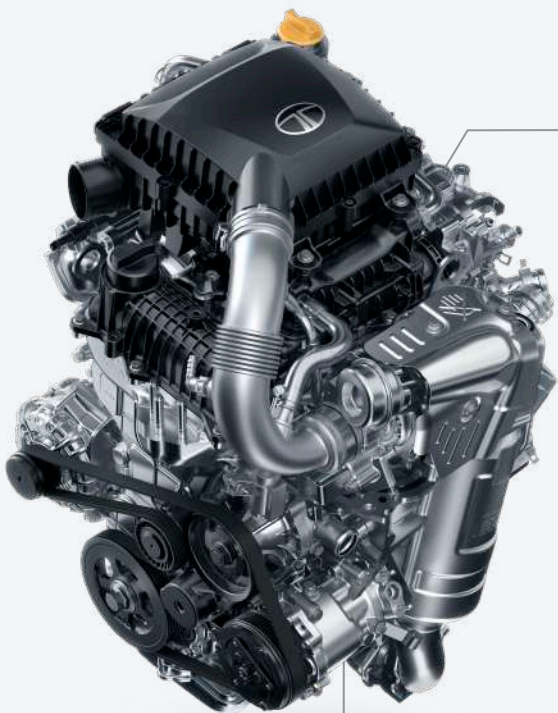

iRA Connectivity

Connected intelligence that leads your drive seamlessly.

COMMAND MAX

CAPABILITY 4

1.2L Revotronic Engine

Experience remarkable performance and standout efficiency.

1.2L CNG Engine

India's First CNG AMT SUV

Experience efficient and intelligent driving with the CNG Engine which comes with 73.4 PS power and 103 Nm torque.

1.2L Turbocharged Engine

Power that leads. Experience 120 PS power and 170 Nm torque with a 6 speed gearbox.