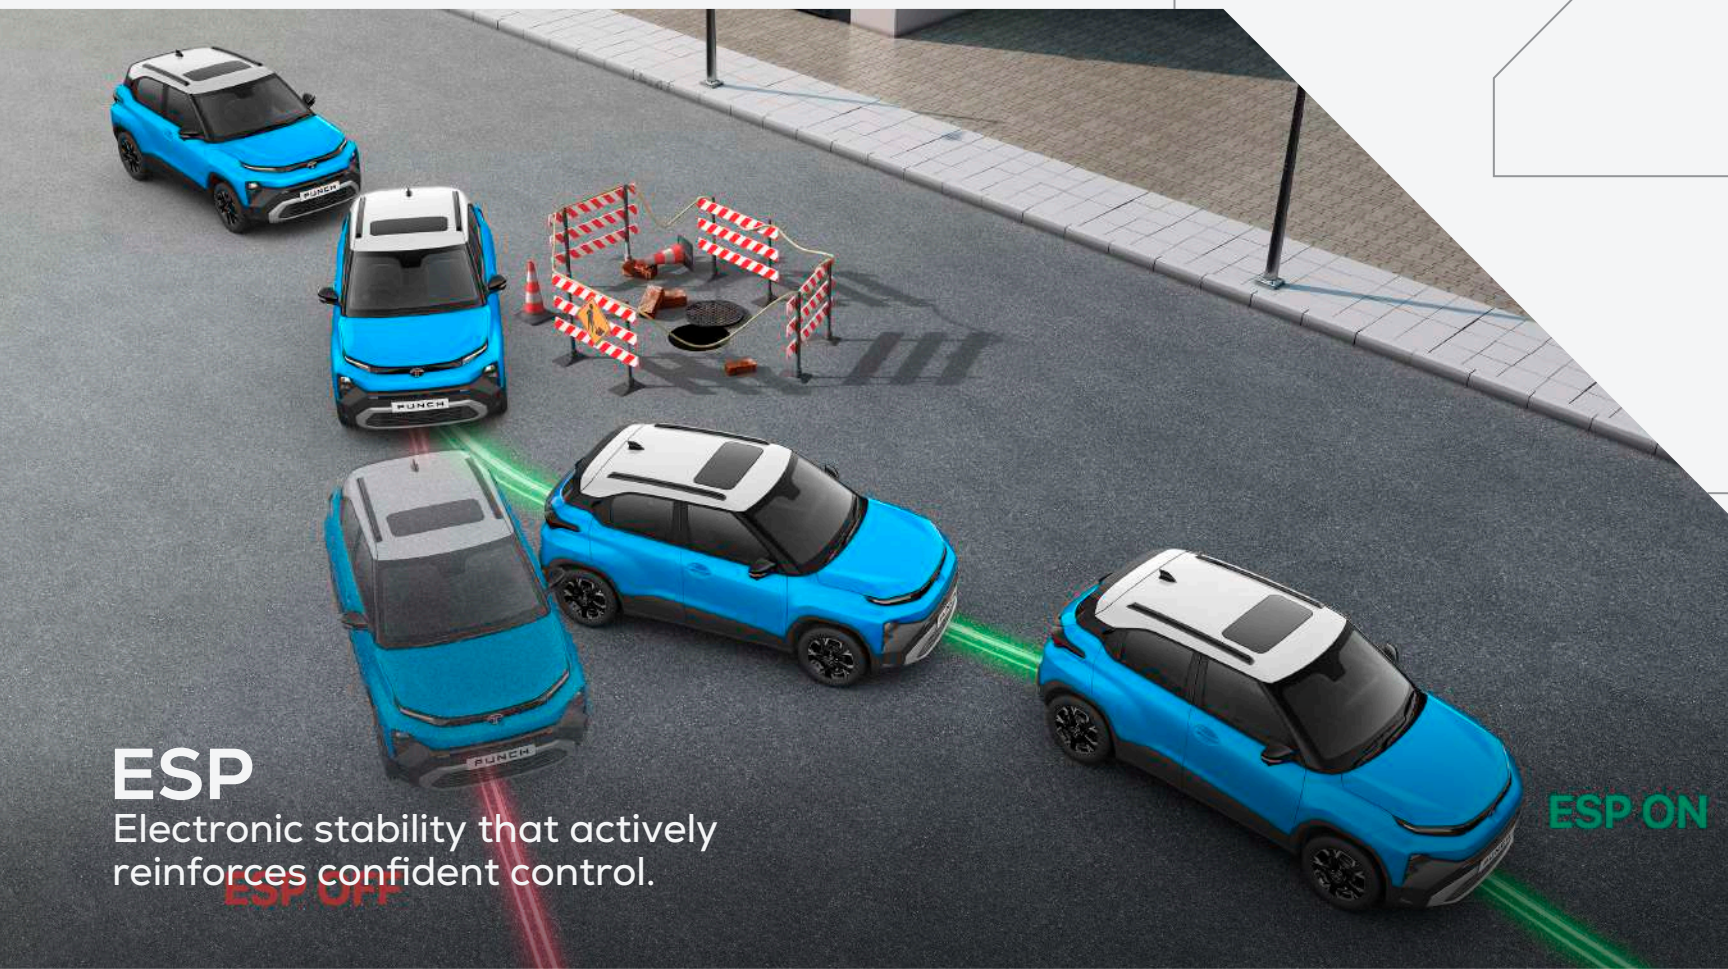

SOS Calling Function/ E-Call & B-Call

Added reassurance with built-in emergency support.

ISOFIX

Child seat fixed anchor system designed for maximum safety.

Auto Headlamps & Rain Sensing Wiper

Headlights and wipers that activate automatically for effortless visibility.