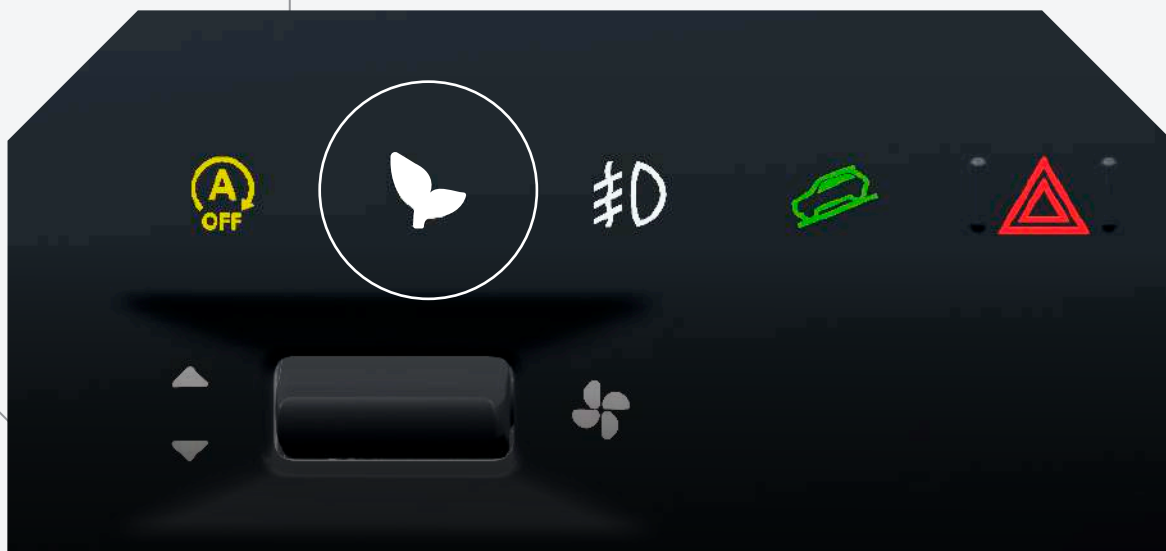

Paddle Shifters

Dominate drives with gear shifts at your fingertips.

Automated Manual Transmission (AMT)

Smooth gear shifts for effortless control in every drive.

Ground Clearance of 193mm

Built to handle rough roads with ease.