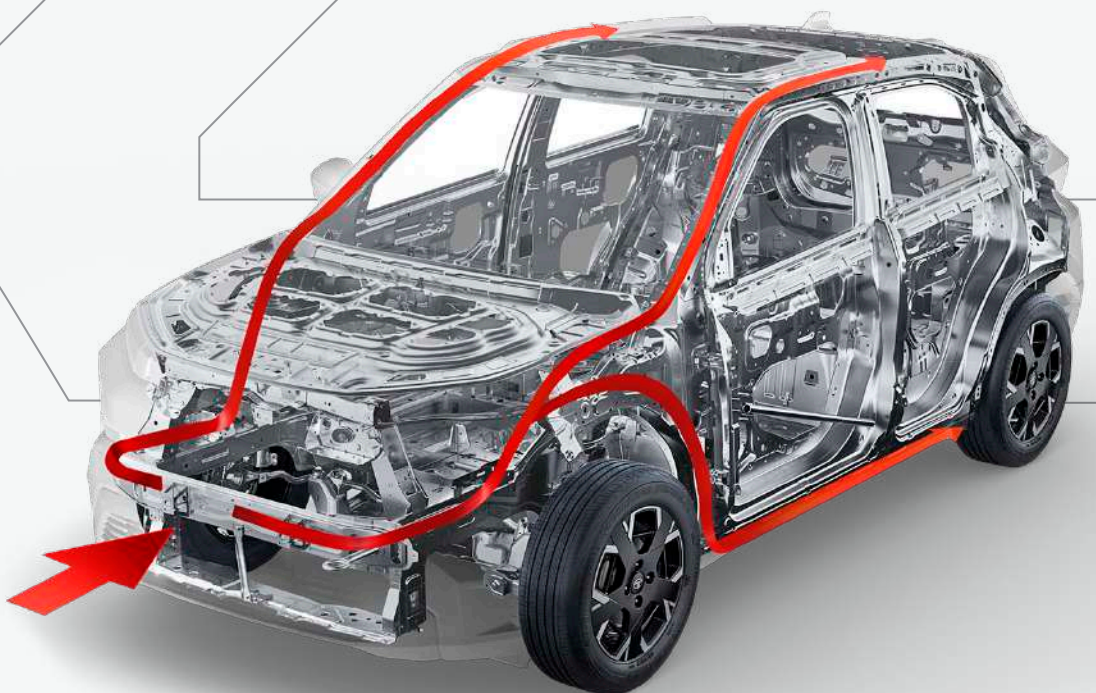

TrailCrest R16 Alloy wheels

Solid SUV stance on wheels.

Contrast Roof & Roof Rails

Styled to go the SUV way for adventures that await.

3D Front Grille and Bull Guard Bumper

Designed for bold SUV command.
Built for absorbing max impact.

*As per BNCAP Rating

6 Airbags

All-round safety and assured drives, delivered.

360° SVS HD Camera with Blind View Monitor

Command the surroundings with a 360 degree view that has your back, always.

Safety Dome Body Shell

Engineered high strength body shell designed for uncompromising safety.

LED Fog Lamps

Clear visibility when conditions demand control.

Hill Descent Control

Navigate steep descents and downhill stretches with controlled confidence.