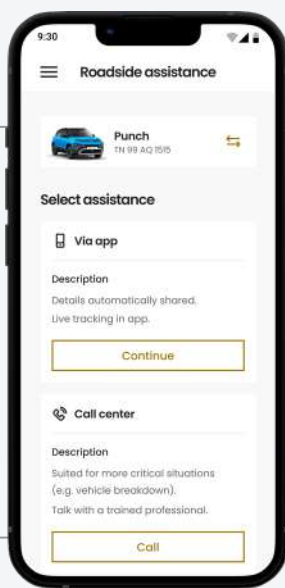

4 Speakers and 4 Tweeters

Turn it up. Command sound with acoustic power that moves you.

65W Front and 15W Rear – Fast Charger

High speed type C USB charging on demand, front and back.

Cruise Control

Reduced fatigue and smoother cruising for long effortless journeys.