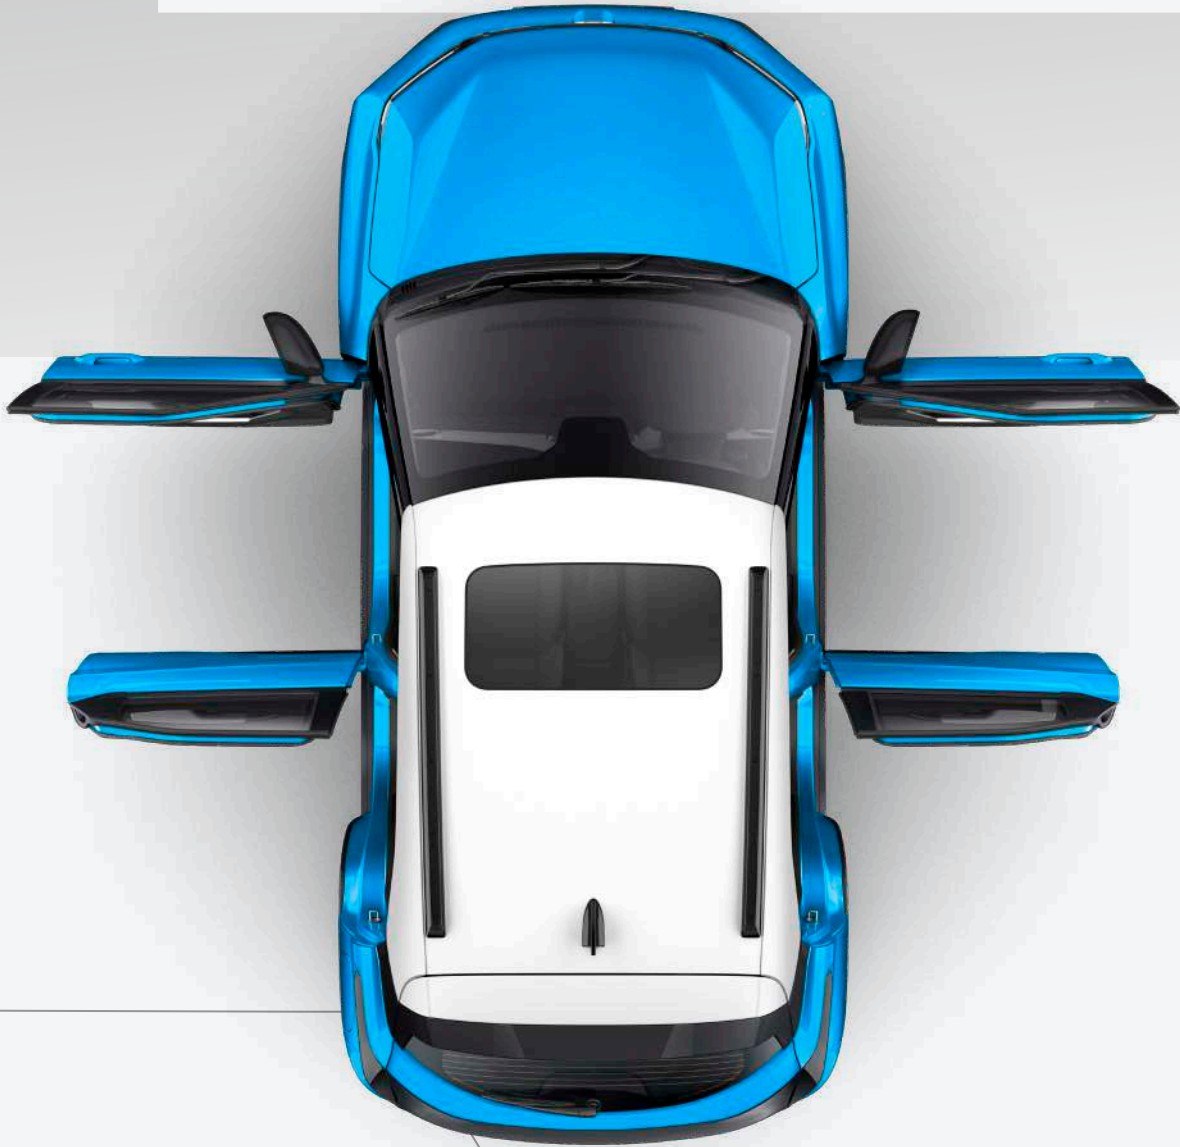

Command Entry 90° Opening Door

Step in. Step out. Command your entry.