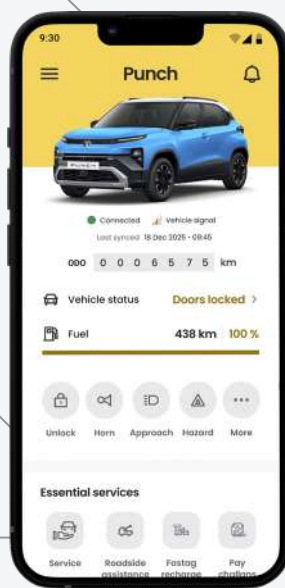

Ultra View 17.78cm HD Digital Cluster

Drive smarter with all the essential information in front of you.

Ultra View 26.03cm HD Infotainment with Wireless Connectivity

Grand display and max control with Android Auto™ and Apple Car Play™.

4 Speakers and 4 Tweeters

Turn it up. Command sound with acoustic power that moves you.

65W Front and 15W Rear – Fast Charger

High speed type C USB charging on demand, front and back.

Cruise Control

Reduced fatigue and smoother cruising for long effortless journeys.

iRA Connectivity

Connected intelligence that leads your drive seamlessly.

COMMAND MAX

CAPABILITY 4

1.2L Revotronic Engine

Experience remarkable performance and standout efficiency.

1.2L CNG Engine

India's First CNG AMT SUV

Experience efficient and intelligent driving with the CNG Engine which comes with 73.4 PS power and 103 Nm torque.

1.2L Turbocharged Engine

Power that leads. Experience 120 PS power and 170 Nm torque with a 6 speed gearbox.