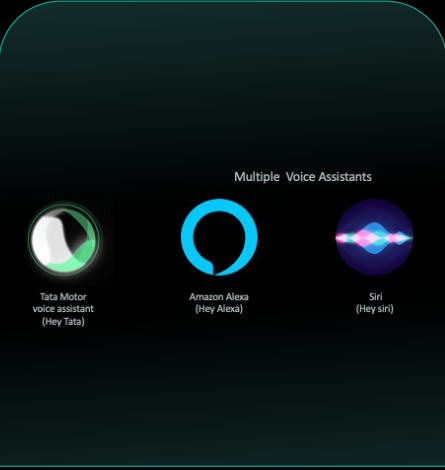

introducing
Punch.ev

beyond — everyday

bookings open

LED projector headlamp and smart digital DRLs with welcome and goodbye sequence

frunk

EPB with auto hold

360° camera surround view system

Arcade.ev~app suite

multiple voice assistants

leatherette ventilated seats

air purifier with AQI display

SOS function###

DC fast charging

persona and key features —

smart

- LED Headlamps
- Smart Digital DRLs
- Multi-mode Regen
- ESP
- 6 Airbags

adventure

in addition to features of smart

- Cruise Control
- Front Fog Lamps with Cornering
- 17.78 cm Infotainment by HARMAN™
- Android Auto™ & Apple CarPlay™
- EPB with Autohold (Only Long Range)
- Jeweled Control Knob (Only Long Range)
- Sunroof Option Available

empowered

in addition to features of adventure

- R16 Diamond Cut Alloy Wheels
- Air Purifier with AQI Display
- Auto Fold ORVM
- 17.78 cm Digital Cockpit
- SOS Function###
- 26.03 cm HD Infotainment by HARMAN™
- Sunroof Option Available
- Dual Tone Body Color